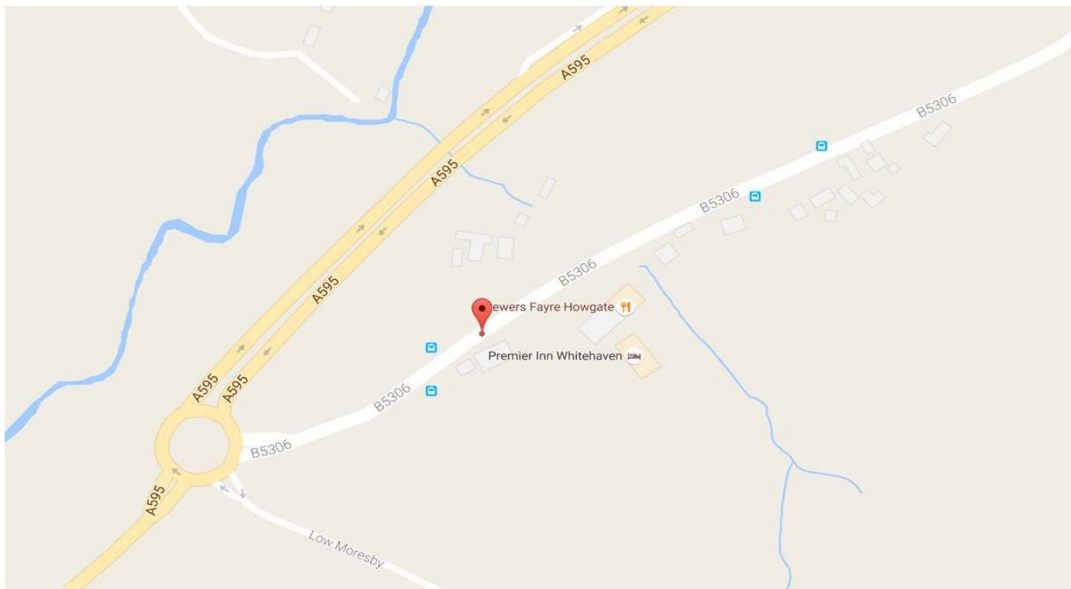

B5306 Howgate

Road length 1km

Speed Limit (mph): 40

Date established: Jan-06

[Howgate](#)